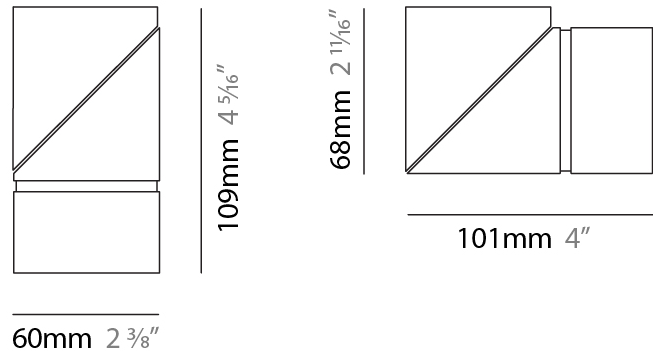

BOB RECESSED

A7200006-

base number   Color   Finish   Lens
Temperature   Options   Options

1. To build a product code in our configurator select the specify button on the base model # product page
2. To build a manual product code on this datasheet choose from the options listed below in blue font and add the suffix to the base model #

GENERAL

Series: Bob
Partner: Letroh
Division: Architectural
Installation: Recessed
Product Type: Spots
Mounting Location: Ceiling
Light Distribution: Adjustable

PHYSICAL

Aperture Sizes - Downlights: 2"
Shape: Cylinder
Diameter (mm): 60
Diameter (in): 2 3/8
Length (mm): 109
Length (in): 4 5/16
Weight (kg): 0.60
Weight (lbs): 1.32
Fixture Finish: WHI / BLK
Fixture Material: Aluminum
Cut-out Measurements: 35mm/1 3/8"

ELECTRICAL

Lamp Type: LED
Input Wattage (W): 13.5
Total Output Wattage (W): 12.1
Dimming: Tri-Mode (Non-Dimming and Phase Dimming (120Vac only) and 0-10V Dimming)
Driver Included: Yes
Driver Location: Remote
Driver Type: Constant Current - Universal
Driver Class: Class 2
Input Voltage (V): 120 - 277
Constant Current (MA): 350

LED

Color Temperature (°K): 2700 / 3000
Max. Delivered Lumen (lm): 1100 / 1500
CRI: >90 CRI
Lamp Life (hrs): 50000

OPTICAL

Optic: 30 / 40 / 60 / OV / RT / WW
Adjustability: Rotational 360°; Tilt 90°

RATINGS AND CERTIFICATIONS

Certified By: Certified for North American Standards
IP rating: IP20

PROJECT
TYPE
SPECIFIER
QUANTITY
DATE